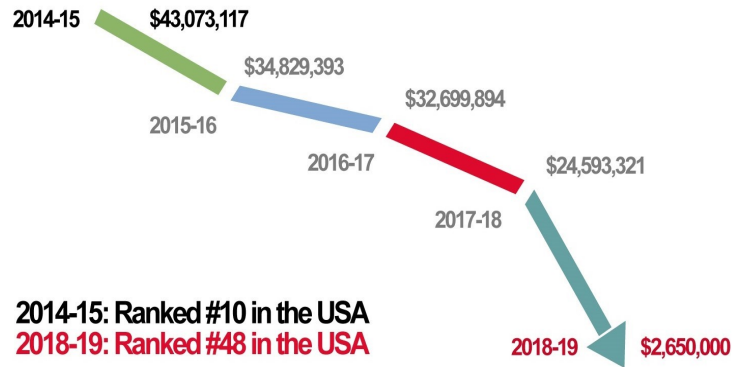

1 State investments in the Florida Department of State Division of Cultural Affairs (DCA) matching grants have gone from full funding in 2014-2015 to a 94% cut in 2018-2019.

2 Sustainability & Accessibility Are Dependent On Funding Partnerships